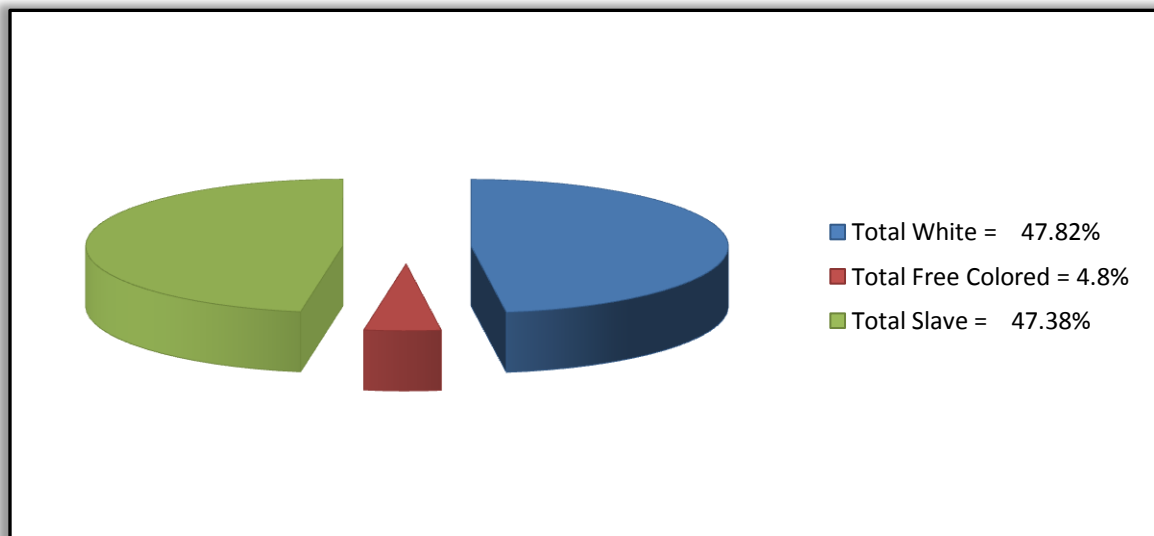

Introduction
1860 U. S. Federal Census - Slave Schedule
Granville County, NC

During the 1850 and 1860 federal population census years separate listings were taken of slaves. For the most part, these lists did not include their names but did include their sex, age, and color. They were listed under the slaveholder's name. Although some enumerators appeared to make an effort to list the slaves in family groups, most did not do so. The more usual procedure was to list them in order from the oldest to the youngest. Without names it is difficult to gather conclusive evidence that a specific slave was in the household of a particular slaveholder, but the schedule does give support for a hypothesis for such when it considers family history and the data found in the regular 1870 federal population census.

Barnetta McGhee White, Ph. D.

1860 Population by Color and Condition
Granville County, North Carolina*

WHITE	FREE COLORED			SLAVE		
	Black a	Mulatto b	Total Free a+b	Black c	Mulatto d	Total Slave c+d
11,187	495	628	1,123	10,610	476	11,086 **

*Statistics compiled from the original returns of the Eighth Census directed by the Secretary of the Interior. Washington: Government Printing Office, 1864.

**The total presented here is slightly more than the official total.

1860 Granville County, NC
23,396 Total Population